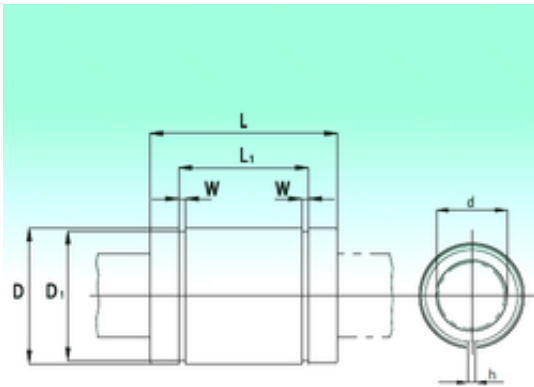

FML ske Manufacturing Co., Ltd

KBS3068-PP Bearing 2D drawings and 3D CAD models

NBS KBS3068-PP linear bearings

Bearing No. KBS3068-PP

Bore Diameter	30 mm
Outer Diameter	47 mm
d	30 mm
D	47 mm
h	1,85 mm
D1	44,5 mm
L1	52,1 mm
W	1,85 mm
L	68 mm
Weight	0,31 Kg
Basic dynamic load rating (C)	1,6 kN