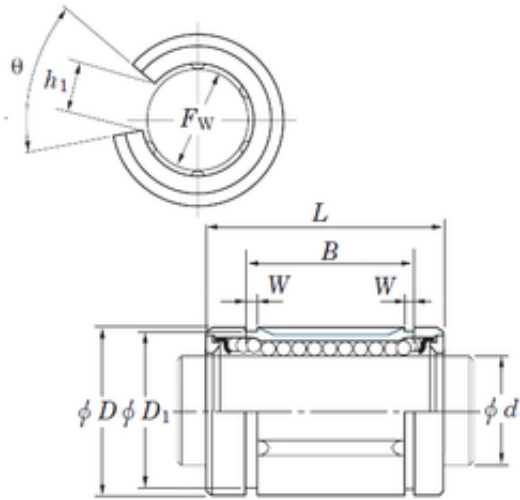

## KOYO SDM30OP linear bearings

Bearing No. SDM30OP

Bore Diameter	30 mm
Outer Diameter	45 mm
Fw	30 mm
D	45 mm
h	2,5 mm
h1	15 mm
B	44,5 mm
D1	43 mm
L	64 mm
W	1,85 mm
Weight	0,25 Kg
Basic dynamic load rating (C)	1470 kN

SDM30OP Bearing 2D drawings and 3D CAD models