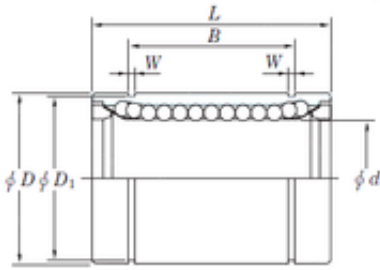

FML ske Manufacturing Co., Ltd

KOYO SESDM 4 linear bearings

Bearing No. SESDM 4

Bore Diameter	4 mm
Outer Diameter	8 mm
d	4 mm
D	8 mm
L	12 mm
Basic dynamic load rating (C)	88 kN

SESDM 4 Bearing 2D drawings and 3D CAD models