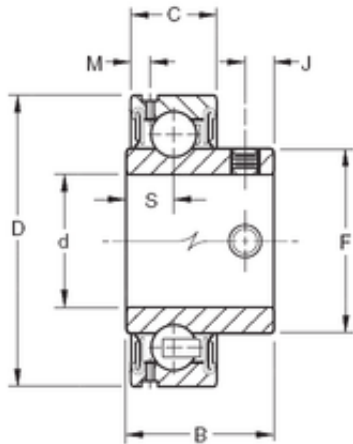

FML ske Manufacturing Co., Ltd

38,1 mm x 80 mm x 39,3 mm Timken GYA108RR deep groove ball bearings

Bearing No. GYA108RR

Size	38.1x80x39.3 mm
Bore Diameter	38,1 mm
Outer Diameter	80 mm
Width	39,3 mm
d	38,1 mm
D	80 mm
B	39,3 mm
C	22 mm
F	52,4 mm
J	7,87 mm
M	4,17 mm
S	11,63 mm
Thread (G)	M8X1,25
Weight	0,56 Kg
Basic dynamic load rating (C)	36 kN

GYA108RR Bearing 2D drawings and 3D CAD models