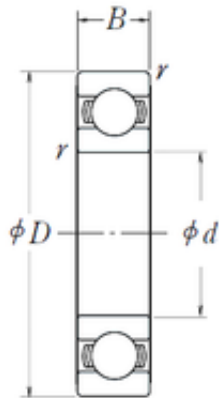

FML ske Manufacturing Co., Ltd

40 mm x 62 mm x 12 mm NSK 6908L11 deep groove ball bearings

Bearing No. 6908L11

Size	40x62x12 mm
Bore Diameter	40 mm
Outer Diameter	62 mm
Width	12 mm
d	40 mm
D	62 mm
B	12 mm
C	12 mm
r min.	0,6 mm
Basic dynamic load rating (C)	13,7 kN

6908L11 Bearing 2D drawings and 3D CAD models