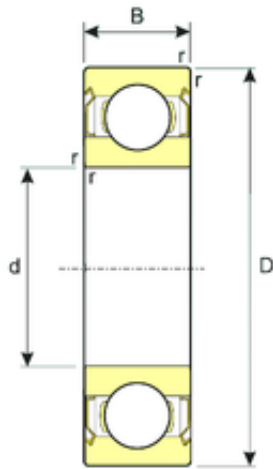

# FML ske Manufacturing Co., Ltd

10 mm x 22 mm x 6 mm ISB 61900-ZZ deep groove ball bearings

Bearing No. 61900-ZZ

Size	10x22x6 mm
Bore Diameter	10 mm
Outer Diameter	22 mm
Width	6 mm
d	10 mm
D	22 mm
B	6 mm
C	6 mm
Weight	0,01 Kg
Basic dynamic load rating (C)	2,04 kN
Basic static load rating (C0)	0,84 kN

61900-ZZ Bearing 2D drawings and 3D CAD models