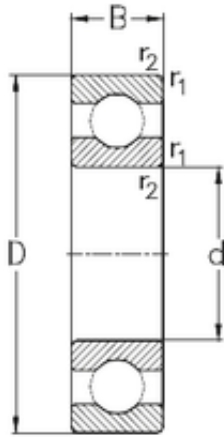

FML ske Manufacturing Co., Ltd

280 mm x 380 mm x 46 mm NKE 61956-MA
deep groove ball bearings

Bearing No. 61956-MA

Size	280x380x46 mm
Bore Diameter	280 mm
Outer Diameter	380 mm
Width	46 mm
d	280 mm
D	380 mm
B	46 mm
C	46 mm
r1 min.	2,1 mm
r2 min.	2,1 mm
Weight	15,5 Kg
Basic dynamic load rating (C)	217 kN
Basic static load rating (C0)	285 kN

61956-MA Bearing 2D drawings and 3D CAD models