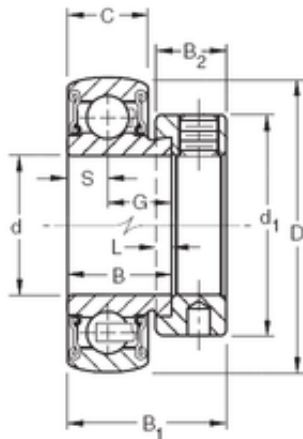

FML ske Manufacturing Co., Ltd

50 mm x 90 mm x 30,18 mm Timken RAE50RRB deep groove ball bearings

Bearing No. RAE50RRB

Size	50x90x30.18 mm
Bore Diameter	50 mm
Outer Diameter	90 mm
Width	30,18 mm
d	50 mm
D	90 mm
B	30,18 mm
C	22 mm
d1	69,9 mm
B1	43,7 mm
B2	18,3 mm
G	19,18 mm
L	4,8 mm
S	11 mm
Weight	0,771 Kg
Basic dynamic load rating (C)	39,2 kN

RAE50RRB Bearing 2D drawings and 3D CAD models