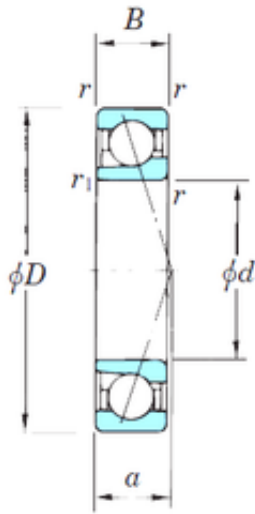

FML ske Manufacturing Co., Ltd

130 mm x 230 mm x 40 mm KOYO 7226CPA
angular contact ball bearings

Bearing No. 7226CPA

Size	130x230x40 mm
Bore Diameter	130 mm
Outer Diameter	230 mm
Width	40 mm
d	130 mm
D	230 mm
B	40 mm
C	40 mm
Angle (°)	15 °
a	44,1 mm
r min.	3 mm
r1 min.	1,1 mm
Weight	6,21 Kg
Basic dynamic load rating (C)	213 kN
Basic static load rating (C0)	214 kN
(Grease) Lubrication Speed	4 800 r/min
(Oil) Lubrication Speed	7 400 r/min

7226CPA Bearing 2D drawings and 3D CAD models