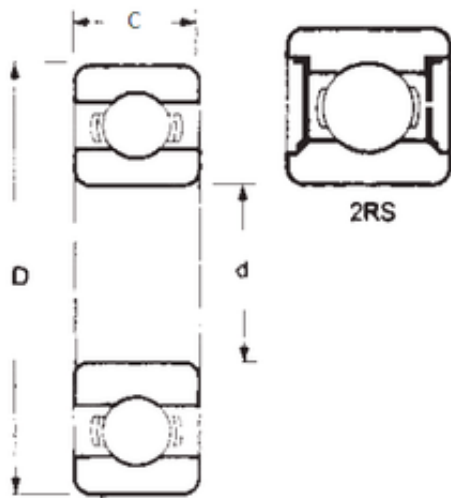

FML ske Manufacturing Co., Ltd

12 mm x 37 mm x 12 mm FBJ 6301-2RS deep groove ball bearings

Bearing No. 6301-2RS

Size	12x37x12 mm
Bore Diameter	12 mm
Outer Diameter	37 mm
Width	12 mm
d	12 mm
D	37 mm
B	12 mm
C	12 mm
Weight	0,06 Kg
Basic dynamic load rating (C)	9,75 kN
Basic static load rating (C0)	4,15 kN

6301-2RS Bearing 2D drawings and 3D CAD models