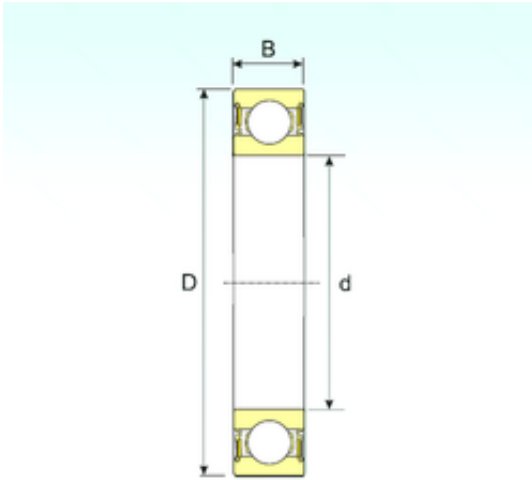

FML ske Manufacturing Co., Ltd

60 mm x 95 mm x 18 mm ISB 6012-2RS deep groove ball bearings

Bearing No. 6012-2RS

Size	60x95x18 mm
Bore Diameter	60 mm
Outer Diameter	95 mm
Width	18 mm
d	60 mm
D	95 mm
B	18 mm
C	18 mm
Weight	0,42 Kg
Basic dynamic load rating (C)	30,09 kN
Basic static load rating (C0)	22,74 kN

6012-2RS Bearing 2D drawings and 3D CAD models