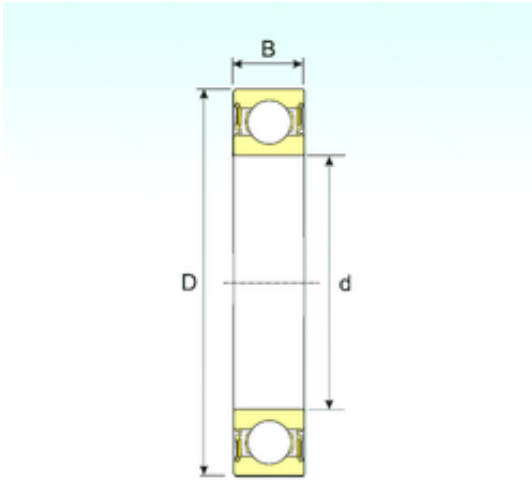

FML ske Manufacturing Co., Ltd

100 mm x 180 mm x 34 mm ISB 6220-2RS deep groove ball bearings

Bearing No. 6220-2RS

Size	100x180x34 mm
Bore Diameter	100 mm
Outer Diameter	180 mm
Width	34 mm
d	100 mm
D	180 mm
B	34 mm
C	34 mm
Weight	3,15 Kg
Basic dynamic load rating (C)	124,5 kN
Basic static load rating (C0)	91,2 kN

6220-2RS Bearing 2D drawings and 3D CAD models