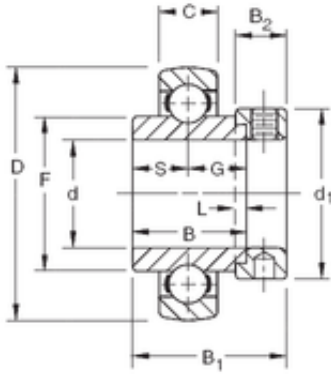

# FML ske Manufacturing Co., Ltd

93,6625 mm x 200 mm x 93,66 mm Timken  
SM0311WB-BR deep groove ball bearings

Bearing No. SM0311WB-BR

Size	93.6625x200x93.66 mm
Bore Diameter	93,6625 mm
Outer Diameter	200 mm
Width	93,66 mm
d	93,6625 mm
D	200 mm
B	93,66 mm
C	45 mm
d1	139,7 mm
B1	122,24 mm
B2	36,51 mm
F	126,67 mm
G	54,77 mm
L	7,94 mm
S	38,89 mm
Weight	11,09 Kg
Basic dynamic load rating (C)	224 kN

SM0311WB-BR Bearing 2D drawings and 3D CAD models