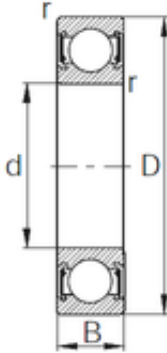

# FML ske Manufacturing Co., Ltd

25 mm x 52 mm x 15 mm KBC 6205UU deep groove ball bearings

Bearing No. 6205UU

Size	25x52x15 mm
Bore Diameter	25 mm
Outer Diameter	52 mm
Width	15 mm
d	25 mm
D	52 mm
B	15 mm
C	15 mm
r	1 mm
Weight	0.13 Kg
Basic dynamic load rating (C)	14 kN
Basic static load rating (C0)	7,9 kN

6205UU Bearing 2D drawings and 3D CAD models